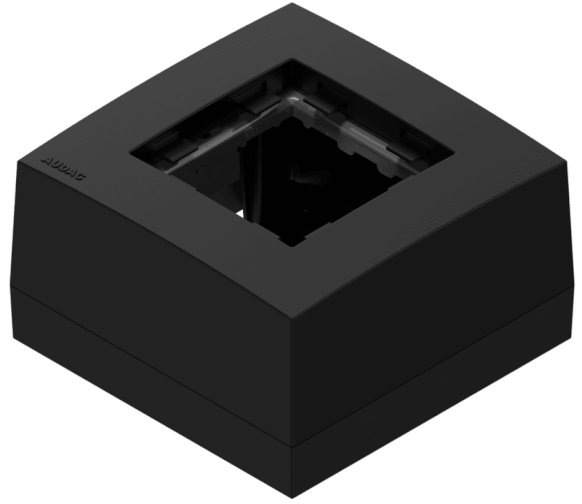

# CP45BOX1

Surface mount box for 45x45 standard range

## Product information:

---

Surface mount box for 45X45 standard range

## Variants:

---

- CP45BOX1/W - White version