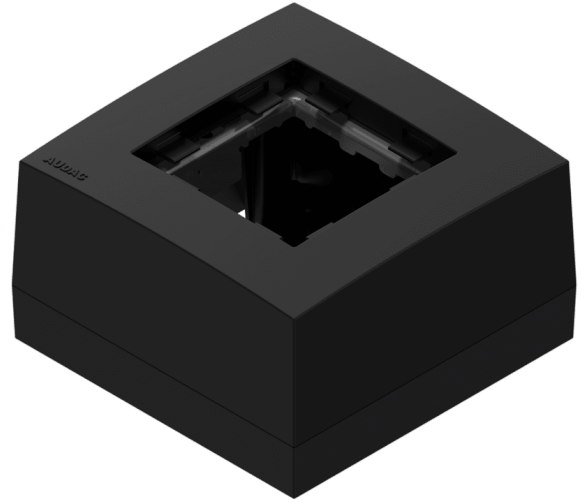

# CP45BOX1

Surface mount box for 45x45 standard range

## Product information:

---

Surface mount box for 45X45 standard range

## Variants:

---

- CP45BOX1/W - White version