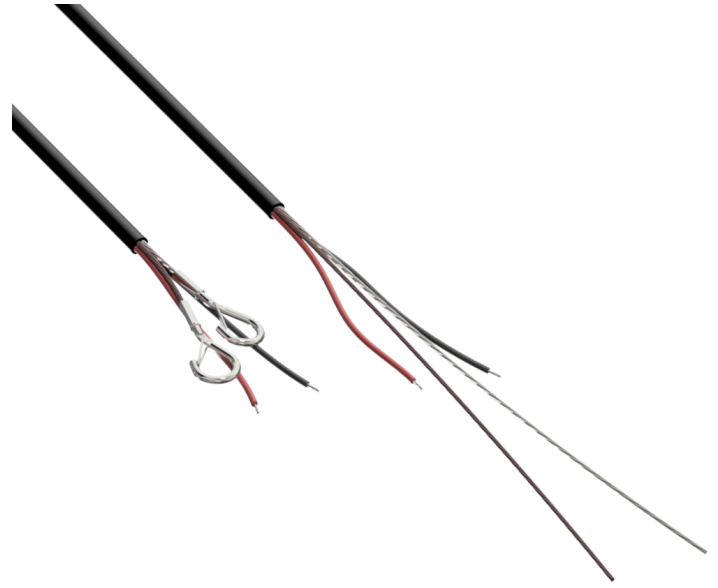

Product information:

A connection cable with conductors and a steel suspension and safety wire in a single outer jacket. This offers the cleanest and most elegant solution for connecting and mounting the loudspeaker. This professional connection cable with two integrated steel cores for suspending adds an additional drop safety for the loudspeaker. Fixation is made through two snap-hooks on one end and a dual Grippler™ fixation on the other end. The cable length of 10 meters offers possibilities for a wide variety of ceiling heights. An innovatively designed rear cover of the ALTI pendant loudspeakers (not suited for ALTIxM series) can be placed after installation and hides the connection and suspension on the speaker end. The ceiling end connections are covered through a cable cover.

Variants:

- DSC100/B - Black
- DSC100/W - White