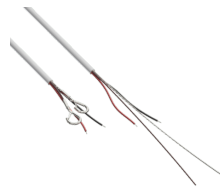

## Product information:

---

A connection cable with conductors and a steel suspension and safety wire in a single outer jacket. This offers the cleanest and most elegant solution for connecting and mounting the loudspeaker. This professional connection cable with two integrated steel cores for suspending adds an additional drop safety for the loudspeaker. Fixation is made through two snap-hooks on one end and a dual Grippler™ fixation on the other end. The cable length of 7 meters offers possibilities for a wide variety of ceiling heights. An innovatively designed rear cover of the ALTI pendant loudspeakers (not suited for ALTIxM series) can be placed after installation and hides the connection and suspension on the speaker end. The ceiling end connections are covered through a cable cover.

## Variants:

---

- DSC70/B - Black
- DSC70/W - White