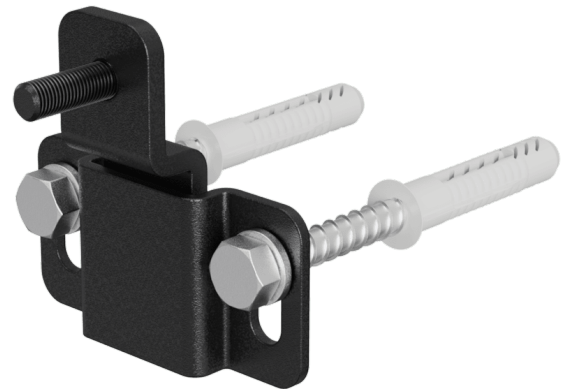

Product information:

The MBK102 is a mounting bracket that can be used to mount different kinds of bass cabinets with a limited size and weight. The simple, nevertheless very efficient principle provides an easy and quick installation. It is based on two protruding wall brackets and an L-bracket which have to be installed against the wall on the desired location. Two metal hooks and a rubber foot have to be fixed to the provided points on the bass cabinet, using the included screws. Subsequently, the metal hooks have to be hooked into the protruding part of the wall brackets while the rubber foot slides over the L-bracket, preventing accidental lift-out of the cabinet.

Variants:

- MBK102/B - Black version