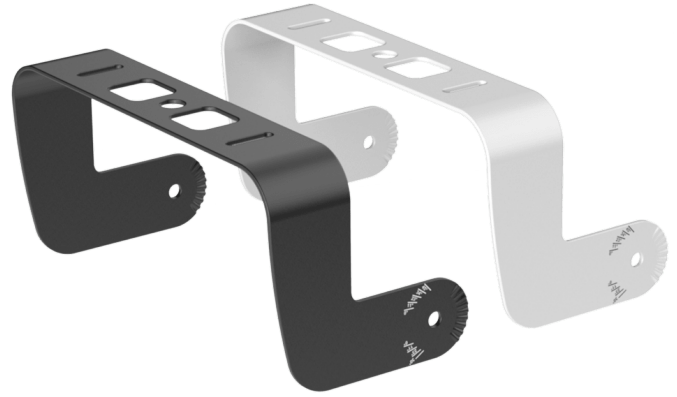

### Highlights:

- For horizontal and vertical placement
- Ceiling mount possibilities

### Product information:

You can rely on the MBK455 angled mounting bracket set\* for an extra inclination of 90° for the ARES5A when needed. This 90° bracket makes it possible to mount the ARES5A set to a smartboard or trolley neatly concealing the bracket away. The MBK455 is also perfectly suited for mounting to various ceiling surfaces.

\*ARES5A not included with the MBK455 bracket system.

### Product Features:

Mounting	90° (central position) ± 30° up & 45° down tilt
Weight	1.014 lb (pair)
Construction	Zinc plated steel 2 mm
Finish	Structured powder coating
Colours	Black (RAL9005) (MBK455/B)
	White (RAL9003) (MBK455/W)