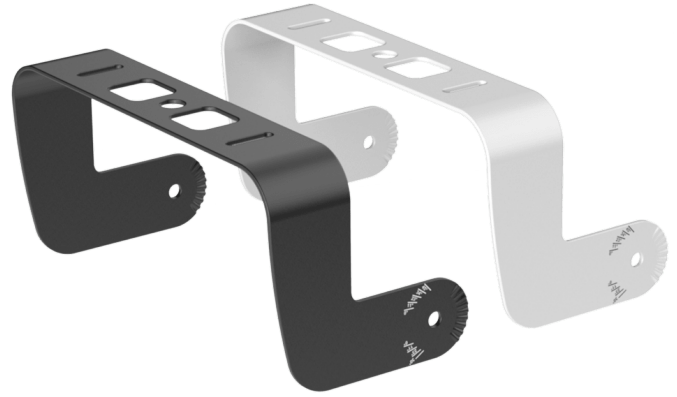

Highlights:

- For horizontal and vertical placement
- Ceiling mount possibilities

Product information:

You can rely on the MBK455 angled mounting bracket set* for an extra inclination of 90° for the ARES5A when needed. This 90° bracket makes it possible to mount the ARES5A set to a smartboard or trolley neatly concealing the bracket away. The MBK455 is also perfectly suited for mounting to various ceiling surfaces.

*ARES5A not included with the MBK455 bracket system.

Product Features:

Mounting	90° (central position) ± 30° up & 45° down tilt
Weight	1.014 lb (pair)
Construction	Zinc plated steel 2 mm
Finish	Structured powder coating
Colours	Black (RAL9005) (MBK455/B)
	White (RAL9003) (MBK455/W)

Variants:

- MBK455/B - Black version
- MBK455/W - White version