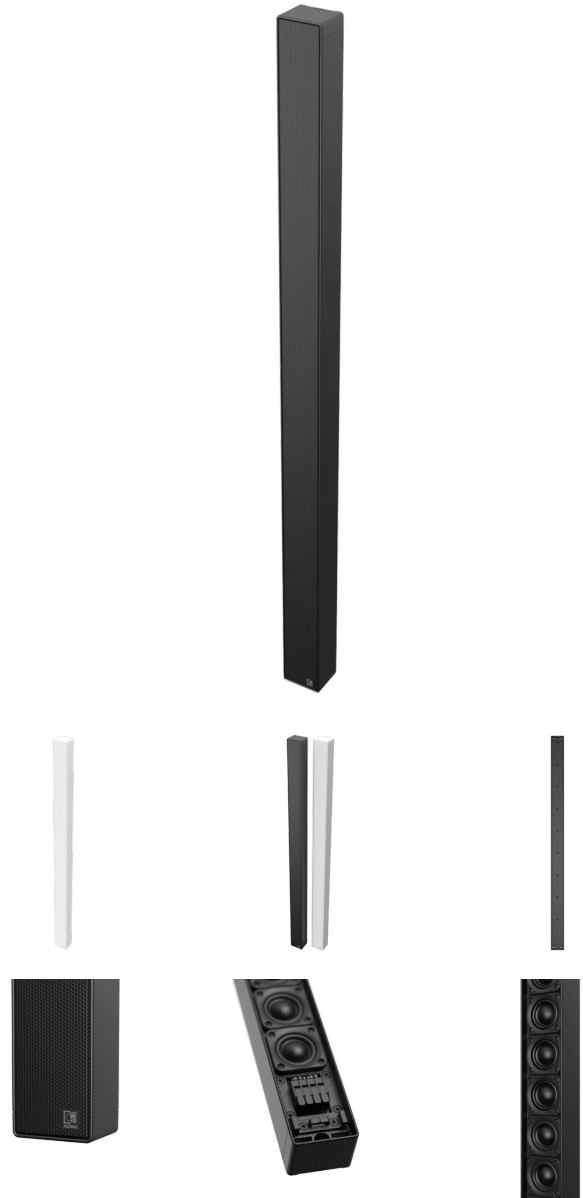

Product information:

The VIRO-C series delivers compact line array performance in an ultra-slim architectural form. Designed for precise speech intelligibility and consistent high SPL coverage, VIRO-C is ideal for high-end corporate spaces, retail environments, residential interiors, and yachting applications where sound quality and aesthetics must align seamlessly.

Featuring custom engineered 1.3 inch drivers, precise pattern control, and a wide 160 degree horizontal dispersion, the VIRO-C series ensures predictable in room performance with excellent clarity throughout the space. The aluminum housing supports ThermalDrive protection, maintaining stable operation under continuous load, while the integrated protection circuit safeguards long term reliability.

With a tool free click on grill, Snapconnect wiring, internal impedance switching, and versatile mounting options including a flush mount solution in development, the VIRO-C series combines refined installation with powerful, controlled sound in a discreet architectural design.

Applications:

- Corporate
- Education
- Residential
- Retail

Impedance:

Ω 8 Ohm Ω 16 Ohm

Usage:

Indoor