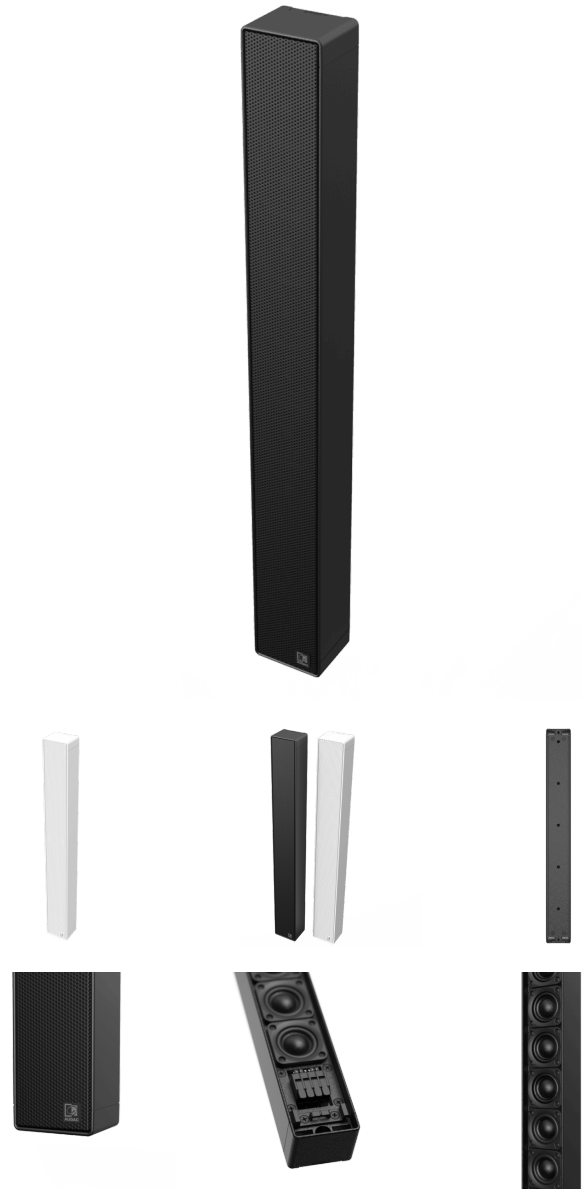

Product information:

The VIRO-C series delivers compact line array performance in an ultra-slim architectural form. Designed for precise speech intelligibility and consistent high SPL coverage, VIRO-C is ideal for high-end corporate spaces, retail environments, residential interiors, and yachting applications where sound quality and aesthetics must align seamlessly.

Featuring custom engineered 1.3 inch drivers, precise pattern control, and a wide 160 degree horizontal dispersion, the VIRO-C series ensures predictable in room performance with excellent clarity throughout the space. The aluminum housing supports ThermalDrive protection, maintaining stable operation under continuous load, while the integrated protection circuit safeguards long term reliability.

With a tool free click on grill, Snapconnect wiring, internal impedance switching, and versatile mounting options including a flush mount solution in development, the VIRO-C series combines refined installation with powerful, controlled sound in a discreet architectural design.

Applications:

- Corporate
- Education
- Residential
- Retail

Impedance:

Ω 8 Ohm Ω 32 Ohm

Usage:

Indoor