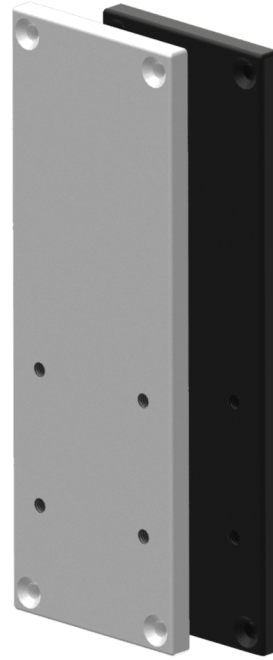

## Product information:

---

This wall bracket is used for mounting the XENO series speakers on gypsum board (gyprock) walls, adding extra support to the bracket base.

## Variants:

---

- WBP100/B - Black version
- WBP100/W - White version